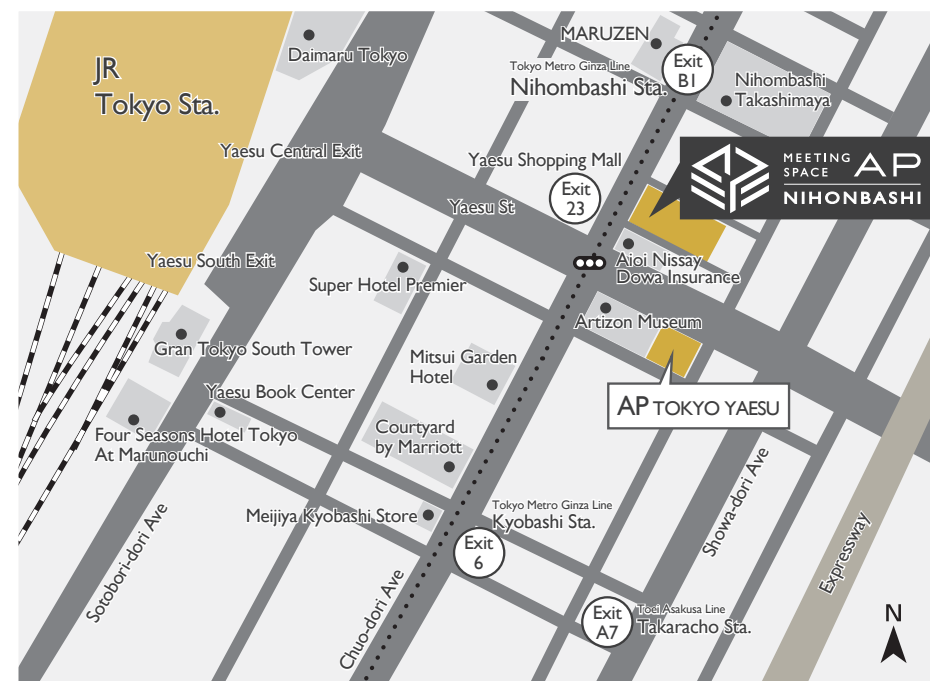

ACCESS / AP日本橋

ご予約・お問い合わせは

TEL.03-3273-3109

9:30~18:00
(日・祝日は休業の場合もございます)

FAX.03-3273-4109 E-mail:info-nihonbashi@tc-forum.co.jp

〒103-0027

東京都中央区日本橋3-6-2 日本橋フロント 6F

- ■東京メトロ銀座線「日本橋駅」B1出口より徒歩2分
- ■JR「東京駅」八重洲中央口より徒歩5分

3-6-2 Nihombashi, Chuo-ku, Tokyo 103-0027

Nihombashi Front bldg. 6F

- ■2 minutes walk from Exit B1 of Nihombashi Station
- ■5 minutes walk from Tokyo Station