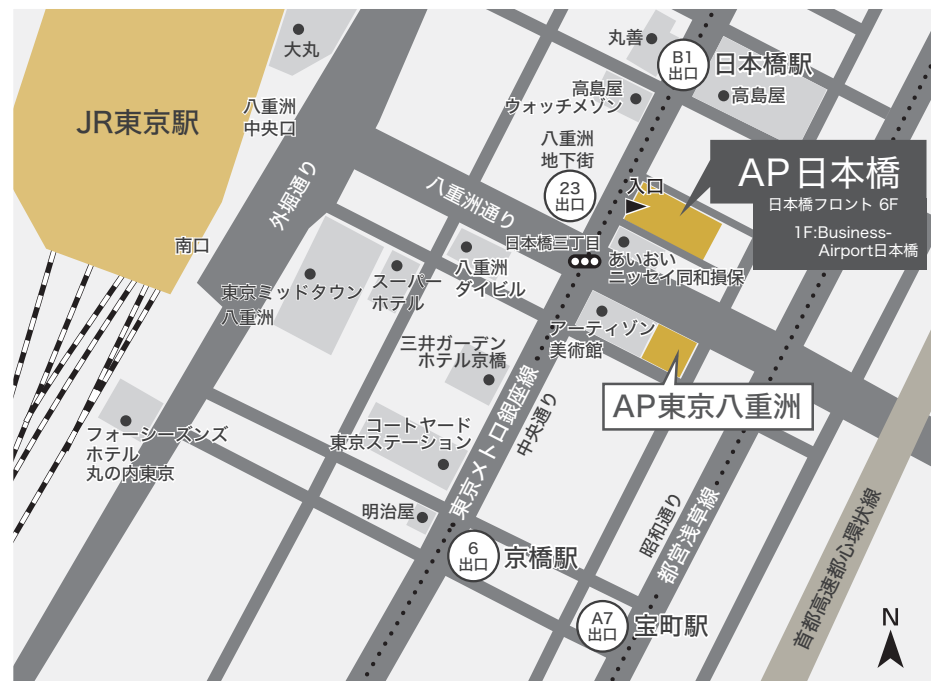

ACCESS / AP日本橋

ご予約・お問い合わせは

TEL.03-3273-3109

9:30~18:00
(日・祝日は休業の場合もございます)

FAX.03-3273-4109 E-mail:info-nihonbashi@tc-forum.co.jp

〒103-0027

東京都中央区日本橋3-6-2 日本橋フロント 6F

- ■東京メトロ銀座線「日本橋駅」B1出口より徒歩2分
- ■JR「東京駅」八重洲中央口より徒歩5分